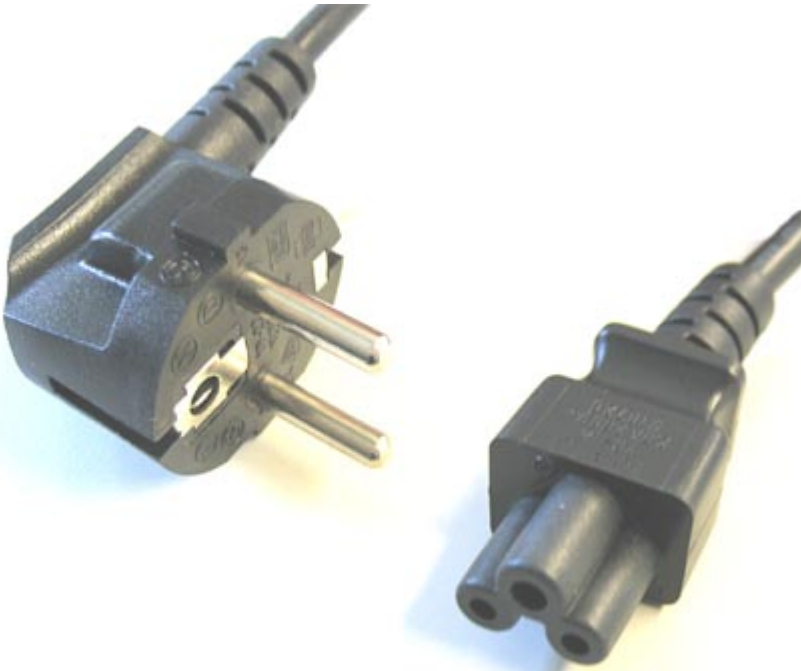

2.98 EUR
incl. 19% VAT, plus [shipping](#)

Cold devices power cord (Cloverleaf) 1.5-1.8m